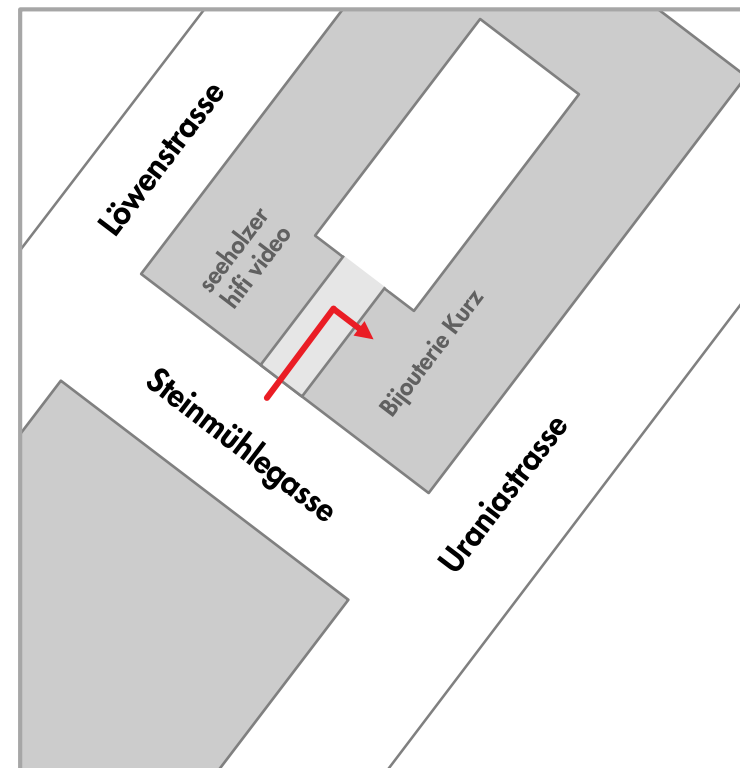

how to find our office in Zurich:

by train: at Zurich main station take exit „Löwenstrasse“ and follow the street until you reach the Steinmühlegasse

by car: car parkings are located at Gessnerallee or Jelmoli

access: please access our office via Steinmühlegasse

we are located on the third floor