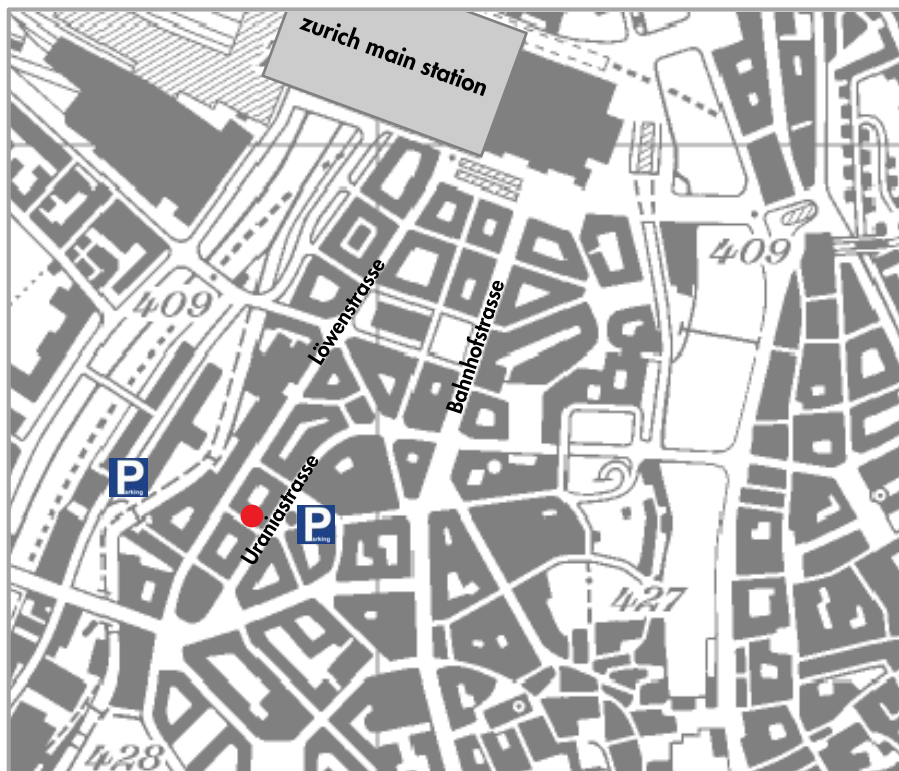

how to find our office in Zurich:

by train: at Zurich main station take exit „Löwenstrasse“ and follow the street until you reach the Steinmühlegasse

by car: car parkings are located at Gessnerallee or Jelmoli

access: please access our office via Steinmühlegasse

we are located on the third floor